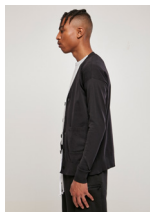

49,90 €*

SUGG. RETAIL PRICE

20222090

SHELL FABRIC 1:
100% NYLON & POLYAMIDE,
FINE KNIT, 12 GG

XS-5XL

TB4932