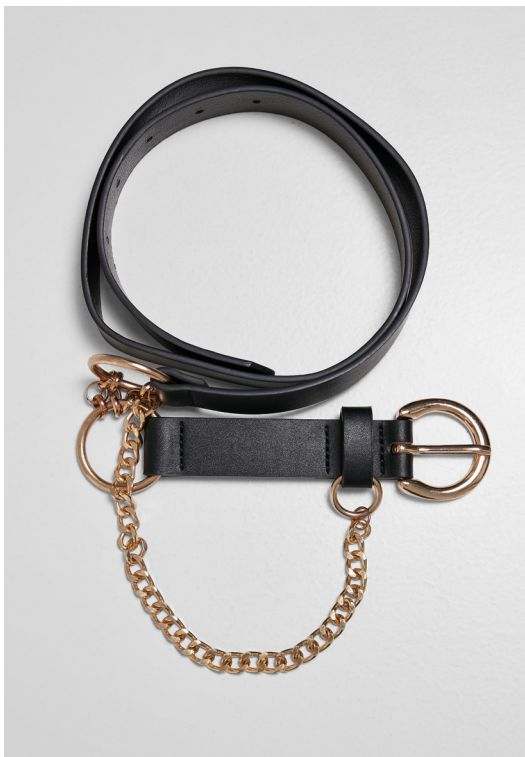

TB5134

SYNTHETIC LEATHER BELT WITH CHAIN

black/gold

14,90 €

SUGG. RETAIL PRICE

2022650

SHELL FABRIC 1:
100% POLYESTER, GSM

S/M, L/XL

TB5135