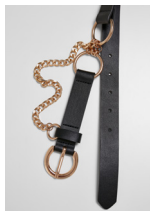

TB5134

SYNTHETIC LEATHER BELT WITH CHAIN

black/gold

14,90 €

SUGG. RETAIL PRICE

2022650

SHELL FABRIC 1:
100% POLYESTER, GSM

S/M, L/XL

TB5135