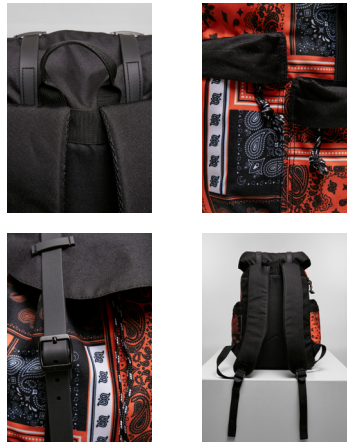

TB5119

BANDANA PATCHWORK PRINT BACKPACK

black/orange

49,90 €

SUGG. RETAIL PRICE

20222090

SHELL FABRIC 1:
100% POLYESTER, OXFORD, GSM

one size

TB5114