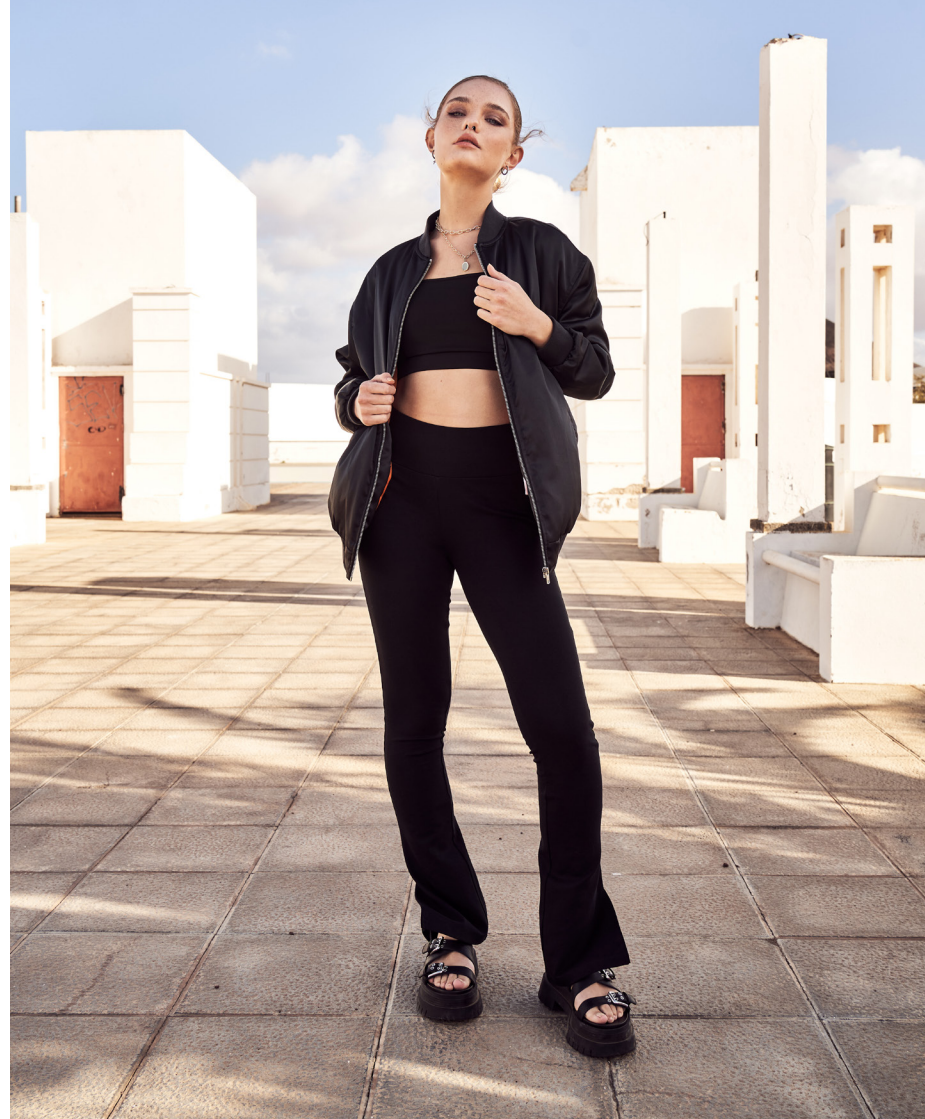

19,90 €*

SUGG. RETAIL PRICE

2022850

SHELL FABRIC 1:
80% NYLON & POLYAMIDE 20%
ELASTANE, TECH STRETCH JERSEY,
210 GSM

SHELL FABRIC 2:
90% POLYESTER, 10% ELASTANE,
MESH, 180 GSM

XS-5XL