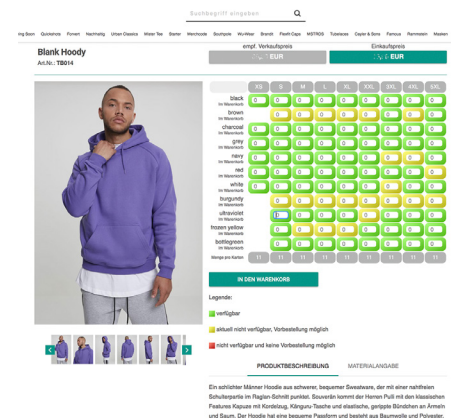

Comment field for important information.

Please note that using the comment field may prolong the processing time as these orders have to be approved manually.

Product edit

Article ID	Product	Single price	Quantity	Total price
781028-00119-0001	Long Tee Tee grybe S	6,50 EUR	1	6,50 EUR
781028-00119-0002	Long Tee Tee grybe M	6,50 EUR	0	32,50 EUR
781028-00119-0003	Long Tee Tee grybe L	6,50 EUR	0	32,50 EUR
781028-00119-0004	Long Tee Tee grybe XL	6,50 EUR	0	32,50 EUR
781028-00119-0005	Long Tee Tee grybe XXL	6,50 EUR	0	32,50 EUR