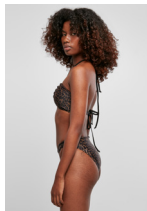

24,90 €*
SUGG. RETAIL PRICE

20221090

SHELL FABRIC 1:
85% POLYESTER, 15% ELASTANE,
STRETCH SWIMWEAR, 190 GSM

LINING 1:
100% POLYESTER, BIKINI LINING,
100 GSM

XS-5XL

TB4365