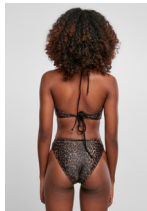

24,90 €*
SUGG. RETAIL PRICE

20221090

SHELL FABRIC 1:
85% POLYESTER, 15% ELASTANE,
STRETCH SWIMWEAR, 190 GSM

LINING 1:
100% POLYESTER, BIKINI LINING,
100 GSM

XS-5XL

TB4365