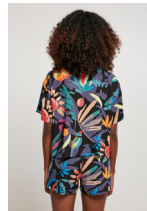

TB5027

LADIES AOP HOT V BIKINI

24,90 €*
SUGG. RETAIL PRICE

20221090

SHELL FABRIC 1:
85% POLYESTER, 15% ELASTANE,
STRETCH SWIMWEAR, 190 GSM

LINING 1:
100% POLYESTER, BIKINI LINING,
100 GSM

XS-5XL

TB4365

LADIES VISCOSE RESORT SHIRT

29,90 €*
SUGG. RETAIL PRICE

20221290

SHELL FABRIC 1:
100% VISCOSE, WOVEN VISCOSE,
115 GSM

XS-5XL

* Price for regular size run. The prices for plus sizes are slightly higher.

* Price for regular size run. The prices for plus sizes are slightly higher.