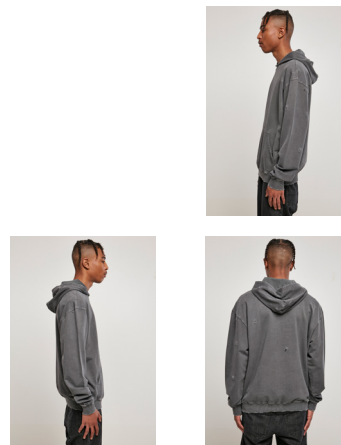

DISTRESSED HOODY

darkshadow

49,90 €*

SUGG. RETAIL PRICE

20222090

SHELL FABRIC 1:
100% COTTON, TERRY,
300 GSM

XS-5XL