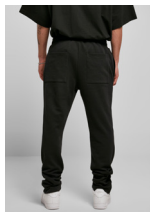

SHELL FABRIC 1:
63% POLYESTER, 37% VISCOSE,
WOVEN FABRIC, 270 GSM

28-44

union beige

TB4950

SIDE-ZIP SWEATPANTS

black

39,90 €*
SUGG. RETAIL PRICE

20221690