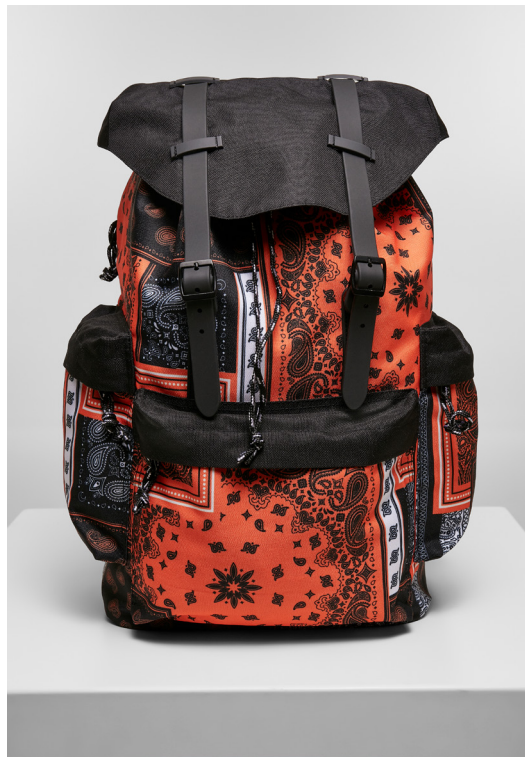

TB5119

BANDANA PATCHWORK PRINT BACKPACK

black/orange

49,90 €

SUGG. RETAIL PRICE

20222090

SHELL FABRIC 1:
100% POLYESTER, OXFORD, GSM

one size

TB5114