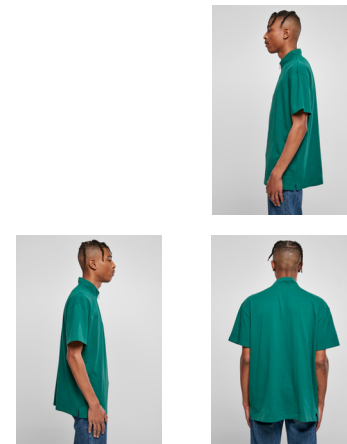

XS-5XL

white

TB4910

BOXY ZIP PIQUE TEE

green

24,90 €*
SUGG. RETAIL PRICE

20221090

SHELL FABRIC 1:
100% COTTON, PIQUÉ,
220 GSM