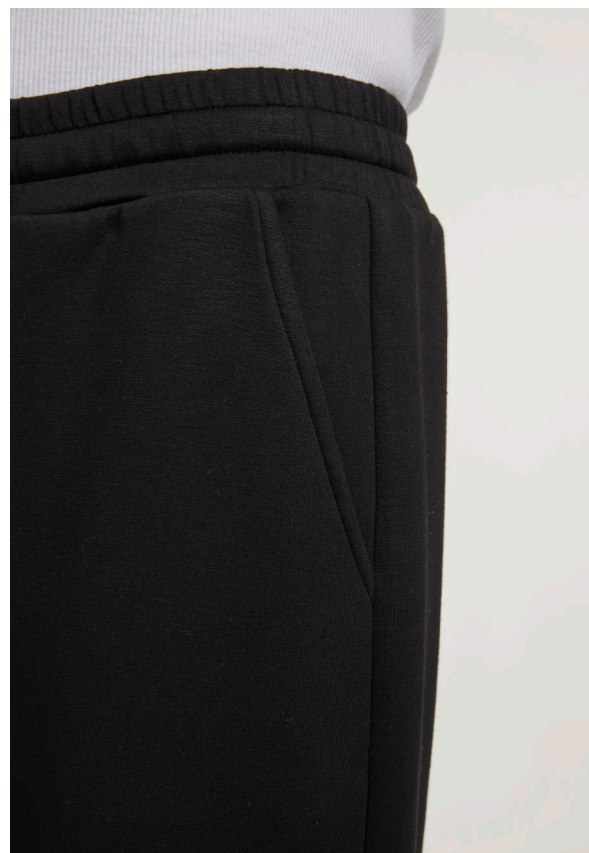

TB8213
Casual Resort Pants

TB8213
Casual Resort Pants

*Light Scuba Jersey
48% Rayon, 46% Polyester 6% Elastane,
320 gsm*

S-5XL

black