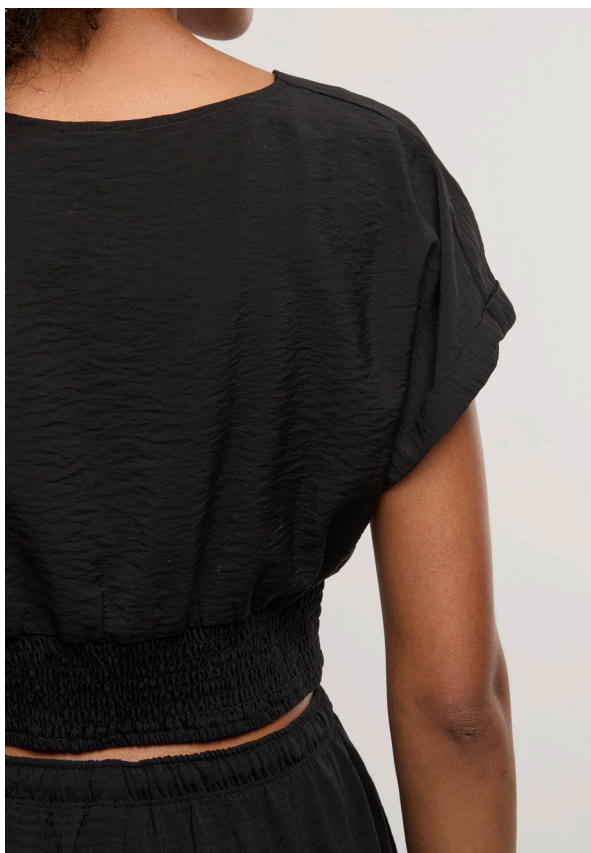

Ladies Knotted V-Neck Top

Structured Plain Weave
85% viscose 15% nylon, 85 gsm

XS-XL

cinnamonbrown

black

TB8280

Ladies Popeline
Cropped Top

TB8280