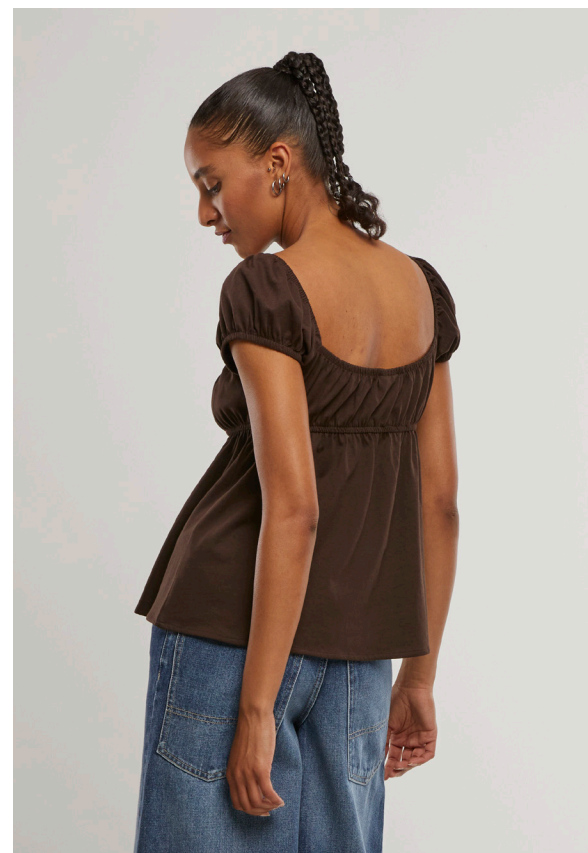

black+brown

TB8177

Ladies Ruffled Tee With Bows

TB8177

Ladies Ruffled Tee With Bows

Single Jersey
100% cotton, 200 gsm

XS-XL

white

brown

black

TB8175

Ladies Seamless Short Tanktop

TB8175

Ladies Seamless Short Tanktop

Seamless Rib
95% nylon 5% elastane, 290 gsm

XS-XL