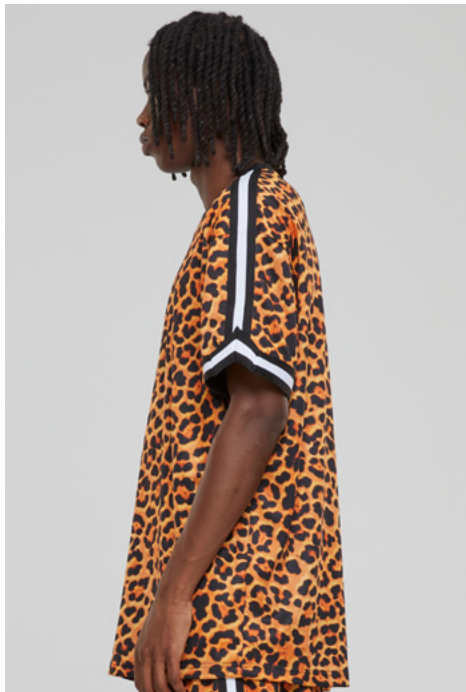

SIMPLESANDCAMO

**NEW
COLOR
WAY**

MEN

TB6708

SHORT BASKETBALL SHORTS

**URBAN
CLASSICS**

QUICKSHOTS
SPRING | SUMMER 2024

BLACK

WHITE

QUICKSHOTS
SPRING | SUMMER 2024

MEN

TB6707

OVERSIZED MESH AOP TEE

QUICKSHOTS
SPRING | SUMMER 2024

ORANGELEOPARD

SIMPLESANDCAMO

DARKCAMO

MEN

TB6666

MESH AOP SHORTS

**URBAN
CLASSICS**

QUICKSHOTS
SPRING | SUMMER 2024

ORANGELEOPARD

SIMPLESANDCAMO