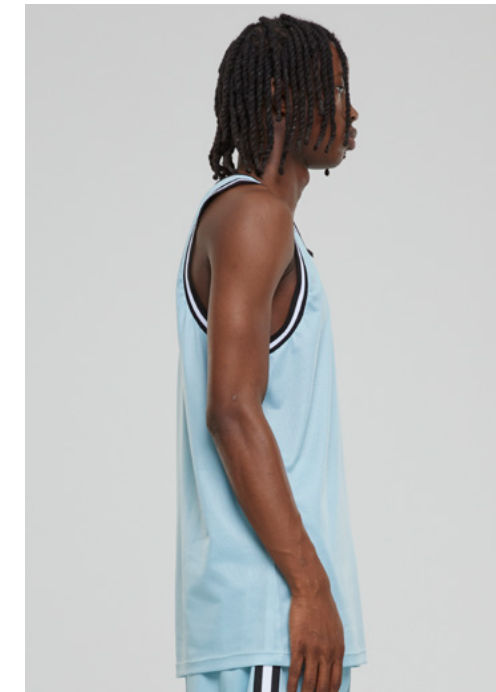

MEN

TB6706

MESH TANKTOP

URBAN CLASSICS

QUICKSHOTS
SPRING | SUMMER 2024