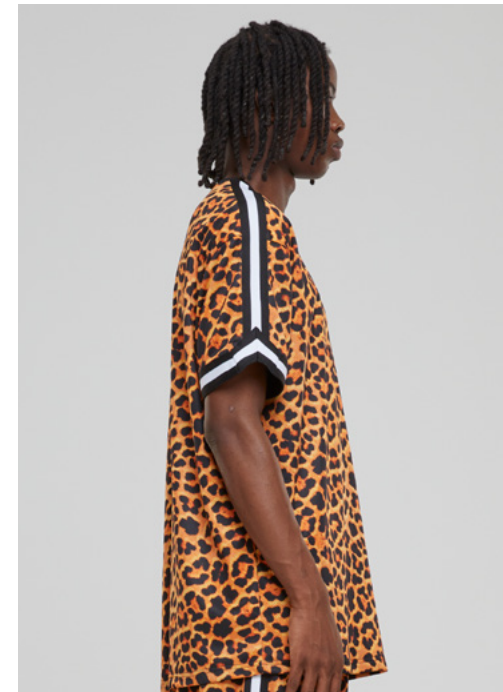

SIMPLESANDCAMO

**NEW
COLOR
WAY**

MEN

TB6708

SHORT BASKETBALL SHORTS

**URBAN
CLASSICS**

QUICKSHOTS
SPRING | SUMMER 2024

BLACK

WHITE

QUICKSHOTS
SPRING | SUMMER 2024

MEN

TB6707

OVERSIZED MESH AOP TEE

QUICKSHOTS
SPRING | SUMMER 2024

ORANGELEOPARD

SIMPLESANDCAMO

DARKCAMO

MEN

TB6666

MESH AOP SHORTS

**URBAN
CLASSICS**

QUICKSHOTS
SPRING | SUMMER 2024

ORANGELEOPARD

SIMPLESANDCAMO