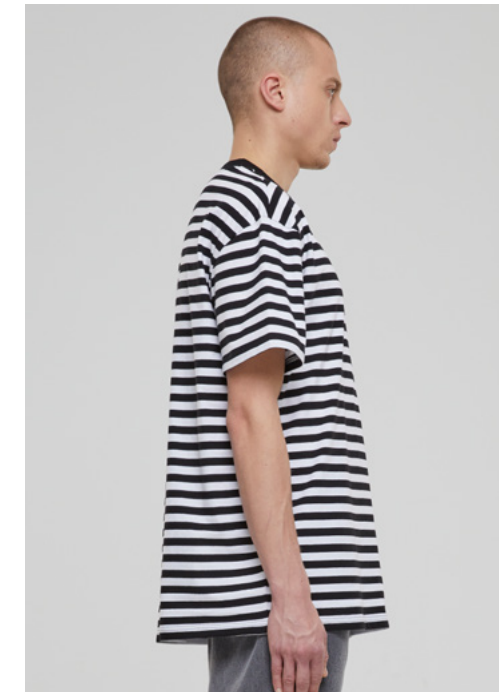

TB6642

REGULAR STRIPE TEE

URBAN CLASSICS

QUICKSHOTS
SPRING | SUMMER 2024

WHITE/DARKBLUE

WHITE/MAGICMANGO

WHITE/ROYAL

WHITE/BLACK