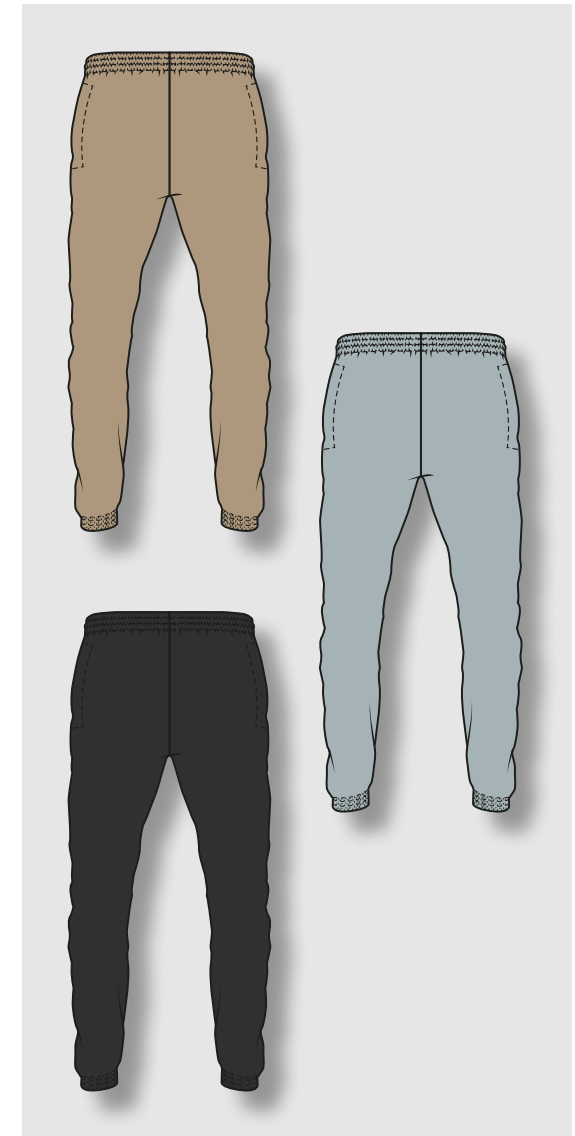

TB6702 Cozy Sweatpants

warm sand / light asphalt / black

BONDED VELVET 440 GSM, SURFACE 150GSM 95CO/ 5 EA , BONDED BOTTOM 95PES/5 EA