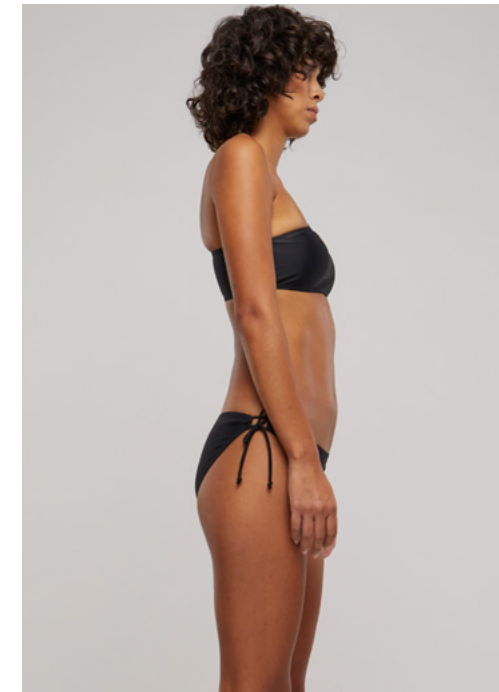

LADIES

TB6886

LADIES ASYMMETRIC BIKINI

**URBAN
CLASSICS**

QUICKSHOTS
SPRING | SUMMER 2024

BLACK