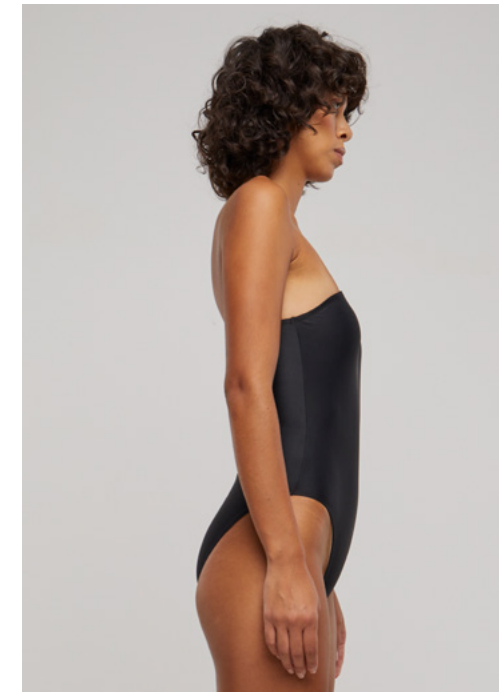

LADIES

TB6888

LADIES ASYMMETRIC CUT OUT SWIMMSUIT

**URBAN
CLASSICS**

QUICKSHOTS
SPRING | SUMMER 2024

BLACK