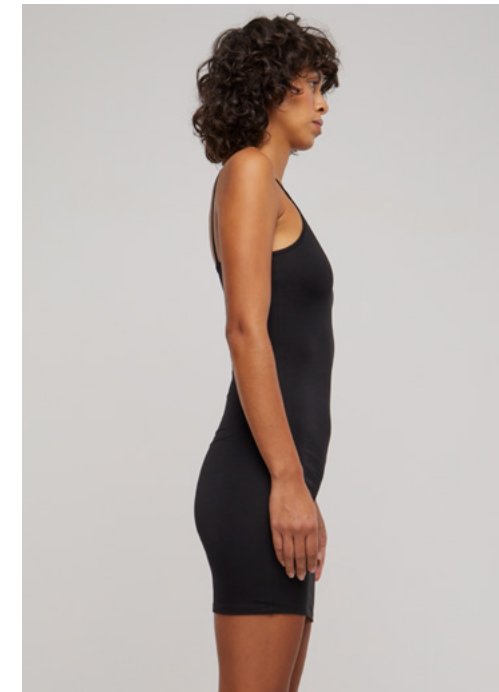

LADIES

TB6878

LADIES STRETCH JERSEY SLIM DRESS

**URBAN
CLASSICS**

QUICKSHOTS
SPRING | SUMMER 2024