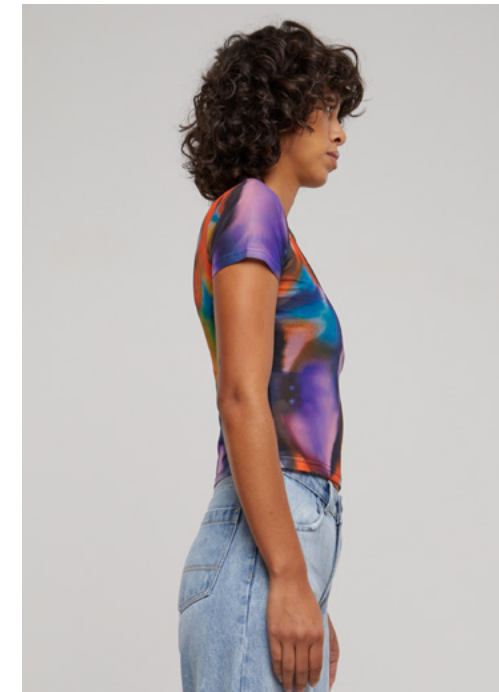

**URBAN
CLASSICS**

QUICKSHOTS
SPRING | SUMMER 2024

SKYBLUE WASHED

LADIES

TB6880

LADIES AOP MESH TEE

**URBAN
CLASSICS**

QUICKSHOTS
SPRING | SUMMER 2024