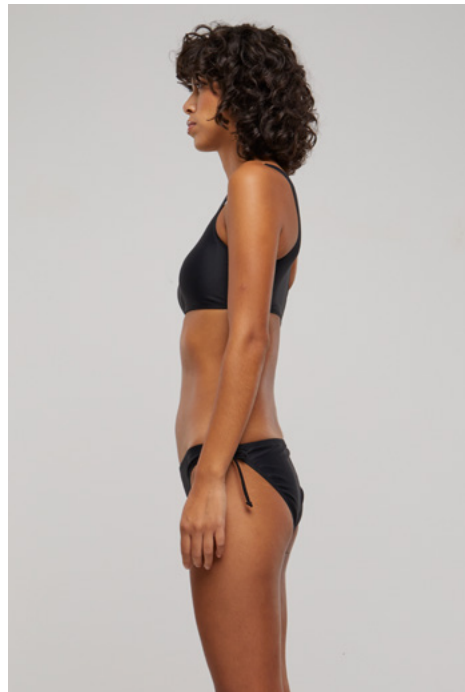

LADIES

TB6886

LADIES ASYMMETRIC BIKINI

**URBAN
CLASSICS**

QUICKSHOTS
SPRING | SUMMER 2024

BLACK