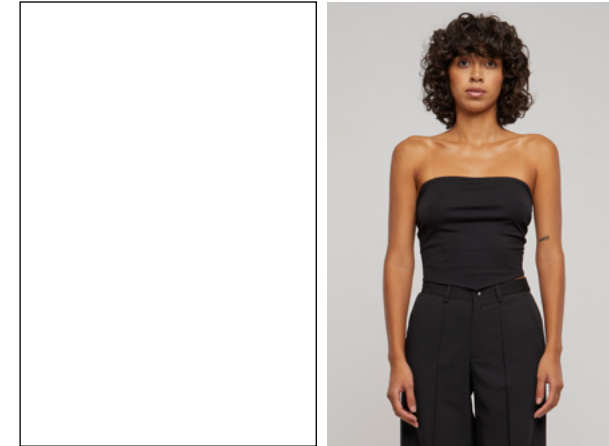

LADIES

TB6872A

LADIES KNOTTED BANDEAU TOP 2-PACK

**URBAN
CLASSICS**

QUICKSHOTS
SPRING | SUMMER 2024

WHITE + BLACK