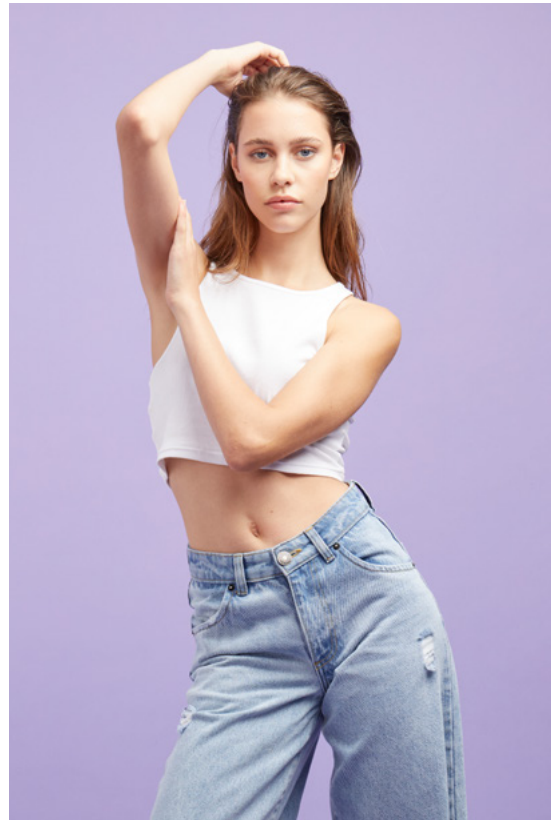

DUSTYLILAC

UNIONBEIGE

BLACK

WHITESAND

QUICKSHOTS
SPRING | SUMMER 2024

LADIES

TB6834

LADIES 80'S OVERSIZED DENIM JACKET