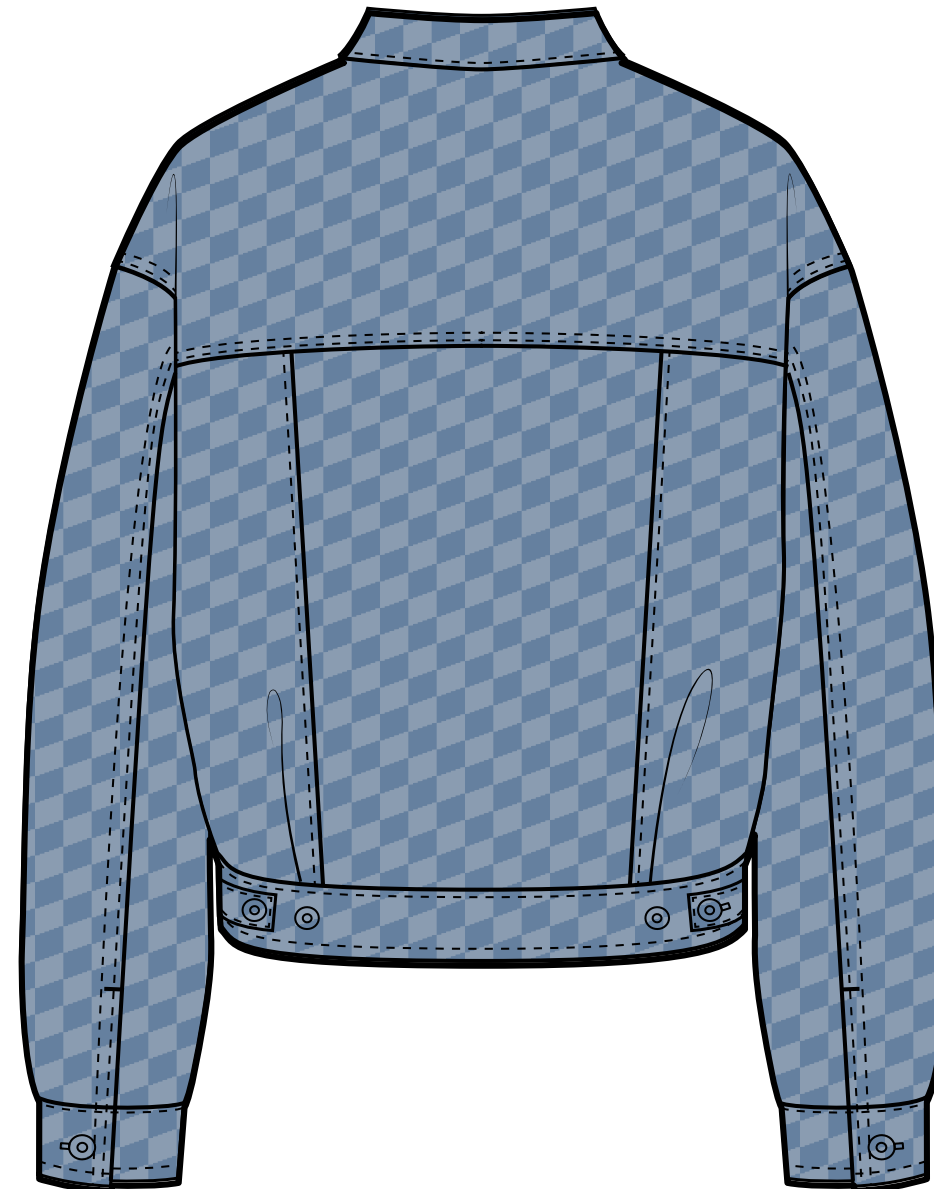

BLACKLASERCHECK