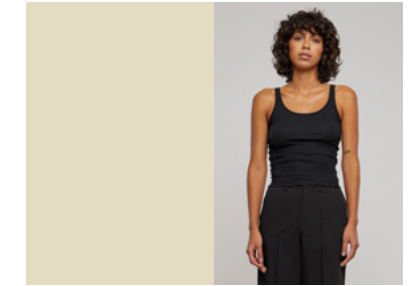

QUICKSHOTS
SPRING | SUMMER 2024

BLACK

BLACK + BLACK

WHITE + WHITE

BLACK + WHITE

WHITESAND + BLACK

LADIES

TB6871