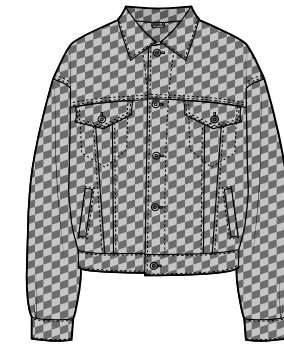

BLACKLASERCHECK